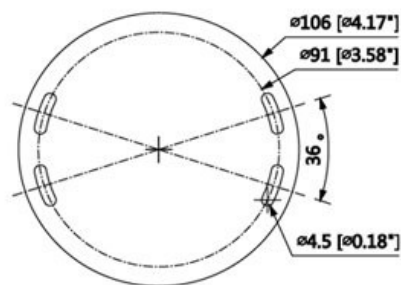

CP- UNC-WD21L2-VMD

2 MP Full HD WDR IR Dome Camera - 20Mtr.

Main Features

- 1/2.8" 2Megapixel PS CMOS Image Sensor
- Max 50/60fps@1080P
- H.265 and H.264 triple-stream encoding
- WDR(120dB), Day/Night (ICR), 3DNR, AWB, AGC, BLC
- Smart Detection supported
- 2.8mm lens (3.6mm, 6mm optional)
- IR Range of 20 Mtrs, IP67, IK10, SD Card, PoE
- Mobile Software: iCMOB, gCMOB
- CMS Software: KVMS Pro, vOptimus Pro

*Product casing and specifications are subject to change without prior notice

CP- UNC-WD21L2-VMD

2 MP Full HD WDR IR Dome Camera - 20Mtr.

Feature

Image Sensor
 Effective Pixels
 Minimum Illumination
 Shutter Speed
 White Balance
 Lens
 Gain Control (AGC)
 S/N Ratio
 Video Compression
 Back Light Compensation
 Video Streaming
 Resolution
 Motion detection
 Privacy Mask
 ICR
 ROI
 Audio Input
 Audio Compression
 Pre/Post Alarm Buffer
 Watermark
 Bit Rate
 Protocol
 Smart Detection
 Ethernet
 User Account
 IR
 Smart Phone
 Micro SD

*Product casing and specifications are subject to change without prior notice

CP- UNC-WD21L2-VMD

2 MP Full HD WDR IR Dome Camera - 20Mtr.

Feature

Operating Temperature
Power Source
Power Consumption
Weatherproof Standard
Regulatory
Dimension
Weight

Specification

-30° C ~ +60° C (-22° F ~ +140° F) / Less than 95% RH
DC12V, PoE (802.3af)
<4.5W
IP67 & IK10
CE, FCC, RoHS and EN50155
Φ106mm x 50.3mm (4.17"×1.98")
0.4kg