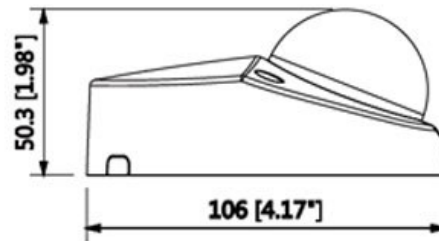

CP- UNC-WD21L2-VMD

2 MP Full HD WDR IR Dome Camera - 20Mtr.

Main Features

- 1/2.8" 2Megapixel PS CMOS Image Sensor
- Max 50/60fps@1080P
- H.265 and H.264 triple-stream encoding
- WDR(120dB), Day/Night (ICR), 3DNR, AWB, AGC, BLC
- Smart Detection supported
- 2.8mm lens (3.6mm, 6mm optional)
- IR Range of 20 Mtrs, IP67, IK10, SD Card, PoE
- Mobile Software: iCMOB, gCMOB
- CMS Software: KVMS Pro, vOptimus Pro

*Product casing and specifications are subject to change without prior notice

CP- UNC-WD21L2-VMD

2 MP Full HD WDR IR Dome Camera - 20Mtr.

Feature

Image Sensor
 Effective Pixels
 Minimum Illumination
 Shutter Speed
 White Balance
 Lens
 Gain Control (AGC)
 S/N Ratio
 Video Compression
 Back Light Compensation
 Video Streaming
 Resolution
 Motion detection
 Privacy Mask
 ICR
 ROI
 Audio Input
 Audio Compression
 Pre/Post Alarm Buffer
 Watermark
 Bit Rate
 Protocol
 Smart Detection
 Ethernet
 User Account
 IR
 Smart Phone
 Micro SD

*Product casing and specifications are subject to change without prior notice

CP- UNC-WD21L2-VMD

2 MP Full HD WDR IR Dome Camera - 20Mtr.

Feature

Operating Temperature
Power Source
Power Consumption
Weatherproof Standard
Regulatory
Dimension
Weight

Specification

-30° C ~ +60° C (-22° F ~ +140° F) / Less than 95% RH
DC12V, PoE (802.3af)
<4.5W
IP67 & IK10
CE, FCC, RoHS and EN50155
Φ106mm x 50.3mm (4.17"×1.98")
0.4kg